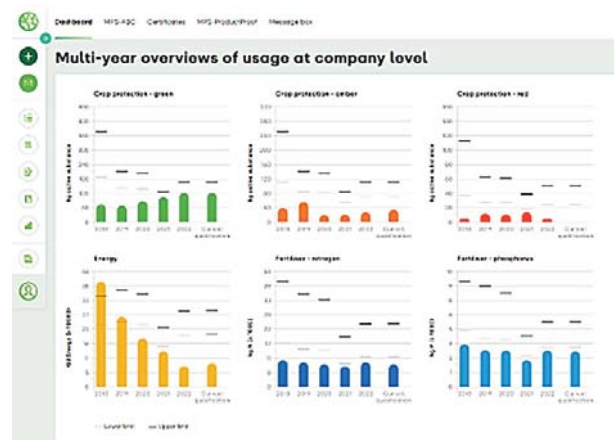

MPS
driven by
sustainability

MPS-Insights

Insight into your sustainability performance
without certification or audits

MPS has been helping growers achieve greater sustainability for almost 30 years. We are the market leaders in providing insights into sustainability efforts for the ornamentals sector with the MPS-ABC certificate. **MPS-Insights** allows you to log your usage and obtain the same insight into your environmental performance but without audits or certification.

MPS INSIGHTS

While more and more growers want to be well-prepared for the increasing demand for certification and residue analysis and are seeking measurable data and an anonymised benchmark, they are not quite sure where to begin. MPS-Insights offers an easy way of recording usage data and receiving relevant feedback in the form of clear data visualisations on a digital dashboard.

You can regularly log your usage of crop protection agents, fertilisers, energy, and water. This monitoring can be done at company level, but preferably also at crop level, which allows you over time to build up reliable data in clear overviews.

This lets you optimise your resource management and make more sustainable choices, for example in the use of crop protection agents, as our database shows you directly which category each agent belongs to.